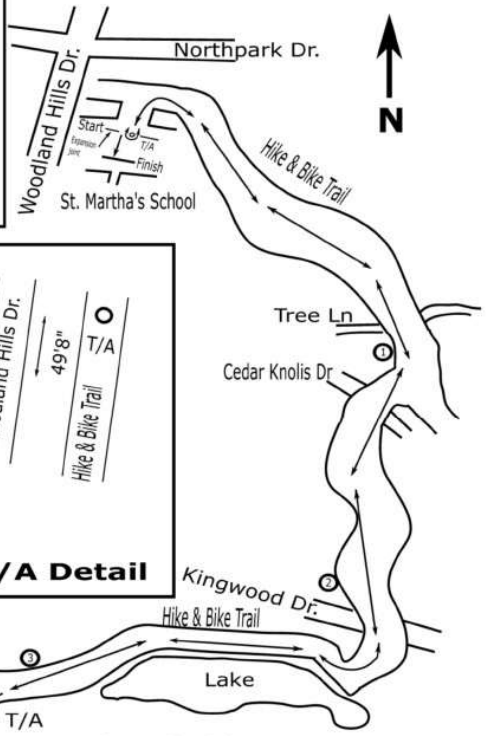

Course Name: Kingwood Marathon * 42.195 km
 Kingwood, Texas
 Measured by Jay Hendrickson on April 1, 2025
 Map not to scale * No Restrictions

USATF Certificate
 TX25008JH
 Effective: 04/02/2025
 Through: 12/31/2035

Route
Start: In parking lot of St. Martha's School
4 Out & Back loops (10.55k):
 Out to T/A east of Woodland Hills Dr. (5.27k); Back to Start/ Turnaround equals one (1) loop
Finish: After 4th loop; run through the Start/Turn-around to Finish

Start/Finish & T/A Detail

Certified Points
Start: In parking lot of St. Martha's School at 1st expansion joint south of sidewalk leading to the entrance to the Hike/ Bike trail
Finish: 10 meters (32'9.7") south of 1st expansion joint south of sidewalk leading to the entrance to the Hike / Bike trail
T/A: On Hike/Bike Trail east of Woodland Hills Dr.; north of Seven Oaks Dr. and 49'8" north of LP 323xx5