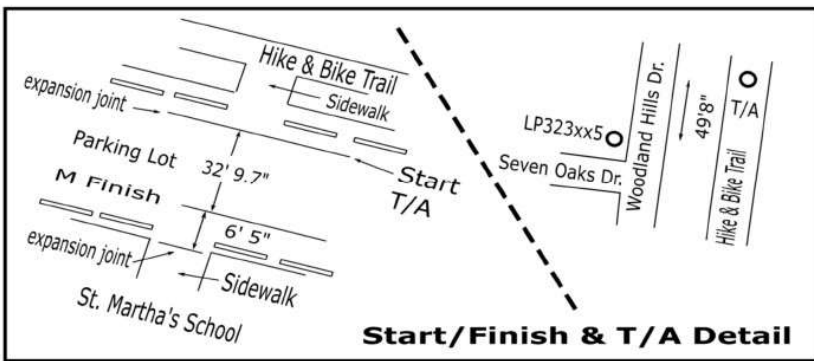

Course Name: Kingwood Marathon * 42.195 km
 Kingwood, Texas
 Measured by Jay Hendrickson on April 1, 2025
 Map not to scale * No Restrictions

USATF Certificate
 TX25008JH
 Effective: 04/02/2025
 Through: 12/31/2035

Route
Start: In parking lot of St. Martha's School
4 Out & Back loops (10.55k):
 Out to T/A east of Woodland Hills Dr. (5.27k); Back to Start/ Turnaround equals one (1) loop
Finish: After 4th loop; run through the Start/Turn-around to Finish

Start/Finish & T/A Detail

Certified Points
Start: In parking lot of St. Martha's School at 1st expansion joint south of sidewalk leading to the entrance to the Hike/ Bike trail
Finish: 10 meters (32'9.7") south of 1st expansion joint south of sidewalk leading to the entrance to the Hike / Bike trail
T/A: On Hike/Bike Trail east of Woodland Hills Dr.; north of Seven Oaks Dr. and 49'8" north of LP 323xx5